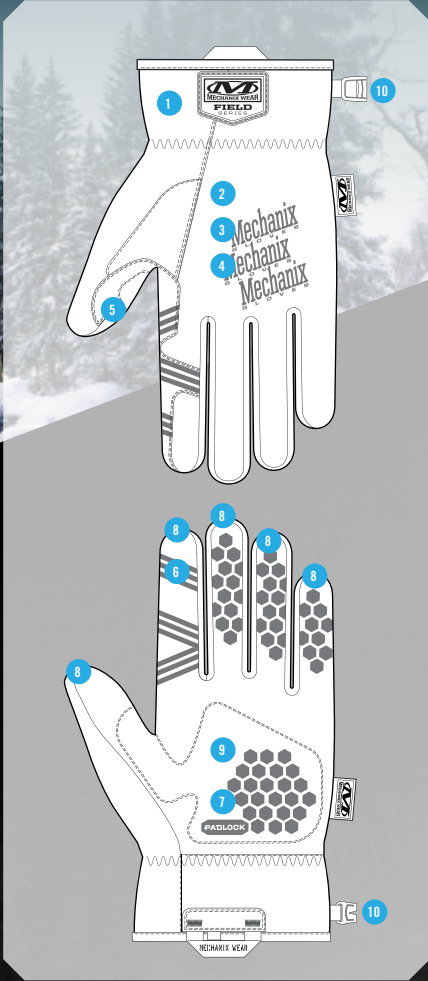

REALTREE EDGE™ SUB40

COLD WEATHER HAND PROTECTION

FEATURES

- 1 Easy On/Off elastic cuff design ensures gloves get put on when the temperature drops
- 2 Realtree Edge™ camouflage pattern allows you to blend in with the terrain
- 3 40g 3M Thinsulate™ efficiently traps heat, keeping hands warm
- 4 Flexible waterproof membrane throughout
- 5 Abrasion-resistant thumb saddle reinforcement for heavy lifting
- 6 Embossed trigger finger design relieves bunching to increase dexterity when it matters
- 7 Padlock™ no-slip silicon print improves your grip performance in the field
- 8 Durable synthetic leather infused with touchscreen technology to control your devices
- 9 3mm foam palm padding provides comfort and reduces pressure when in the field
- 10

SIZE
COLOR

REALTREE EDGE™ SUB40